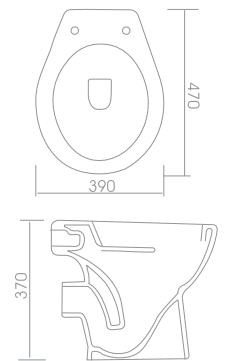

LUXURIOUS
FEELING

Repose
BASMA PEDESTAL SINK BASIN
 71-1200 59 X 43 X 88 White

BASMA W.C. TOILET
 71-1201 47 X 39 X 37 White

Repose
NOURA PEDESTAL SINK BASIN
 71-1210 59 X 43 X 88 White

NOURA W.C. TOILET
 71-1211 47 X 39 X 37 White