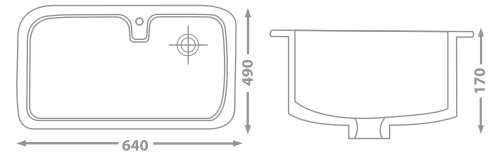

MALAQUITA ACRYLIC KITCHEN SINK
70-2850 82 X 50 X 18 White
70-2860 82 X 50 X 18 Ivory