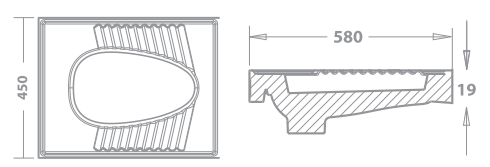

TUVALET SQUATTING PAN
71-7450 45 X 58 X 19 White UP INLET
71-7451 45 X 58 X 19 Ivory UP INLET
71-7460 45 X 58 X 19 White SIDE INLET
71-7461 45 X 58 X 19 Ivory SIDE INLET