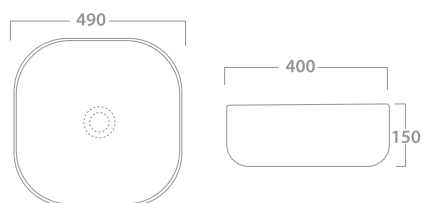

ABOVE COUNTER SINK
71-5390 46 X 32 X 14 White