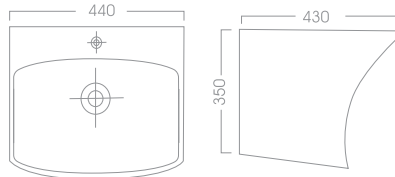

KATIA WALL-MOUNT SINK
71-3250 45 X 42 X 37 White
71-3251 45 X 42 X 37 Ivory