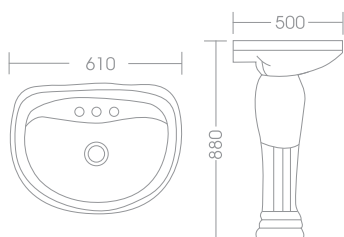

COMIX PEDESTAL SINK BASIN		
71-3210	61 X 50 X 88	White
71-3211	61 X 50 X 88	Ivory

COTO

LOTUS PEDESTAL SINK BASIN		
71-3315	57 X 44 X 85	White
71-3316	57 X 44 X 85	IVORY