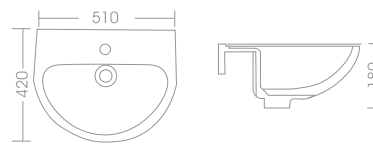

NEXO WALL-MOUNT SINK		
71-2050	51 X 42 X 18	White
71-2055	51 X 42 X 18	White w/ HOLE
71-2051	51 X 42 X 18	Ivory
71-2056	51 X 42 X 18	Ivory w/ HOLE

CONCA WALL-MOUNT SINK		
71-2075	46 X 39 X 17	White w/ HOLE
71-2076	46 X 39 X 17	Ivory w/ HOLE