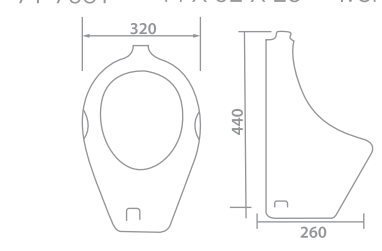

URINAL FLAT BACK URINAL
71-7300 44 X 32 X 26 White
71-7301 44 X 32 X 26 Ivory