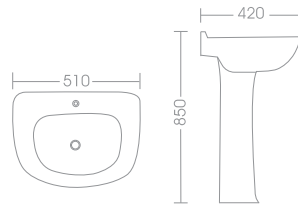

EROS®
standard

VICTORIA PEDESTAL SINK BASIN		
71-3410	62 X 48 X 85	White
71-3411	62 X 48 X 85	Ivory