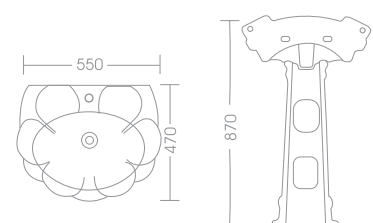

SUPRIME PEDESTAL SINK BASIN
71-3310 55 X 47 X 87 White
71-3311 55 X 47 X 87 Ivory