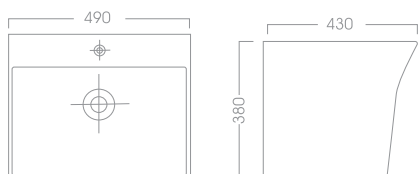

MONDO WALL-MOUNT SINK
71-3840 57 X 52 X 45 White
71-3841 57 X 52 X 45 Ivory