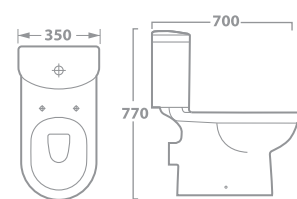

EVEL W.C. TOILET
71-6165 70 X 35 X 77 White
71-6166 70 X 35 X 77 Ivory