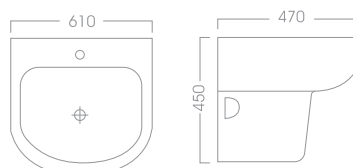

MONDIAL WALL-MOUNT SINK
71-3245 37 X 38 X 42 White
71-3246 37 X 38 X 42 Ivory