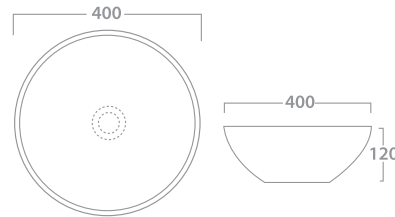

ABOVE COUNTER SINK
71-5420 52 X 36 X 15 White