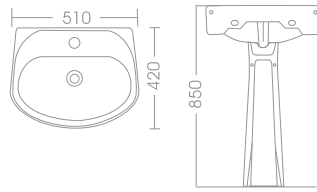

CORAL PEDESTAL SINK BASIN
71-3120 56 X 46 X 84 White
71-3121 56 X 46 X 84 Ivory