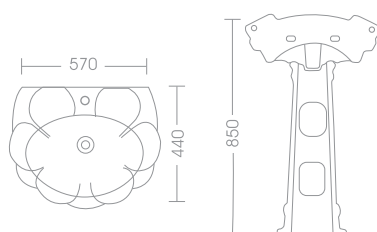

EROS[®]
standard

VICTORIA PEDESTAL SINK BASIN		
71-3410	62 X 48 X 85	White
71-3411	62 X 48 X 85	Ivory

COMIX PEDESTAL SINK BASIN		
71-3210	61 X 50 X 88	White
71-3211	61 X 50 X 88	Ivory

COTO

LOTUS PEDESTAL SINK BASIN		
71-3315	57 X 44 X 85	White
71-3316	57 X 44 X 85	IVORY