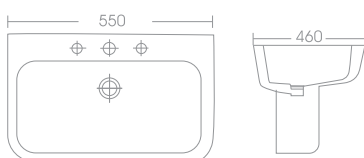

TROY PEDESTAL SINK BASIN
71-0800 56 X 46 X 84 White

TROY W.C. TOILET
71-0801 67 X 35 X 76 White

TROY WALL-MOUNT SINK
71-0805 56 X 46 White

OPTIMUM WALL HUNG TOILET
71-0806 52 X 35 X 36 White

BABEL WALL-MOUNT SINK
71-0824 55 X 46 White
71-0825 60 X 50 White