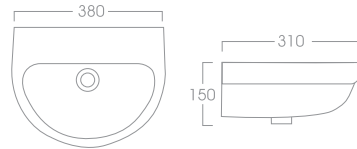

COZMO WALL-MOUNT SINK		
71-2010	38 X 31 X 15	White
71-2015	38 X 31 X 15	White w/ HOLE
71-2011	38 X 31 X 15	Ivory
71-2016	38 X 31 X 15	Ivory w/ HOLE

TUNGA WALL-MOUNT SINK		
71-2025	45 X 32 X 20	White w/ HOLE
71-2026	45 X 32 X 20	Ivory w/ HOLE

EROS®
Standard