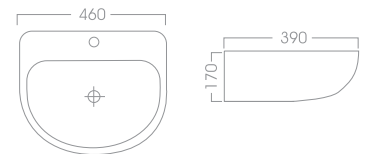

LATINA WALL-MOUNT SINK		
71-2000	43 X 31 X 15	White
71-2005	43 X 31 X 15	White w/ HOLE
71-2001	43 X 31 X 15	Ivory
71-2006	43 X 31 X 15	Ivory w/ HOLE

COZMO WALL-MOUNT SINK		
71-2010	38 X 31 X 15	White
71-2015	38 X 31 X 15	White w/ HOLE
71-2011	38 X 31 X 15	Ivory
71-2016	38 X 31 X 15	Ivory w/ HOLE

TUNGA WALL-MOUNT SINK		
71-2025	45 X 32 X 20	White w/ HOLE
71-2026	45 X 32 X 20	Ivory w/ HOLE

EROS®
Standard

SPOUSE WALL-MOUNT SINK		
71-2030	46 X 37 X 19	White
71-2035	46 X 37 X 19	White w/ HOLE
71-2031	46 X 37 X 19	Ivory
71-2036	46 X 37 X 19	Ivory w/ HOLE

NEXO WALL-MOUNT SINK		
71-2050	51 X 42 X 18	White
71-2055	51 X 42 X 18	White w/ HOLE
71-2051	51 X 42 X 18	Ivory
71-2056	51 X 42 X 18	Ivory w/ HOLE

CONCA WALL-MOUNT SINK		
71-2075	46 X 39 X 17	White w/ HOLE
71-2076	46 X 39 X 17	Ivory w/ HOLE

WIPPRO WALL-MOUNT SINK		
71-2100	51 X 42 X 19	White
71-2105	51 X 42 X 19	White w/ HOLE
71-2101	51 X 42 X 19	Ivory
71-2106	51 X 42 X 19	Ivory w/ HOLE

EROS®
Standard

CLASSIC WALL-MOUNT SINK		
71-2110	52 X 40 X 19	White
71-2115	52 X 40 X 19	White w/ HOLE
71-2111	52 X 40 X 19	Ivory
71-2116	52 X 40 X 19	Ivory w/ HOLE

COTO