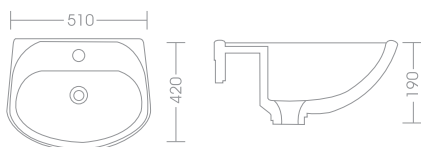

WIPPRO WALL-MOUNT SINK		
71-2100	51 X 42 X 19	White
71-2105	51 X 42 X 19	White w/ HOLE
71-2101	51 X 42 X 19	Ivory
71-2106	51 X 42 X 19	Ivory w/ HOLE