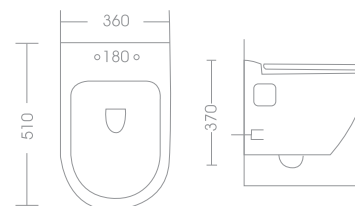

DOVICA WALL HUNG TOILET
71-6520 51 X 36 X 37 White