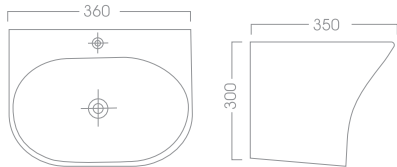

JEWEL WALL-MOUNT SINK
71-3295 44 X 43 X 35 White
71-3296 44 X 43 X 35 Ivory