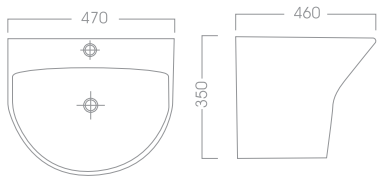

SWAN WALL-MOUNT SINK
71-3275 57 X 45 X 37 White
71-3276 57 X 45 X 37 Ivory