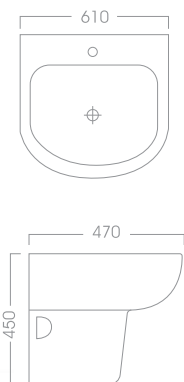

Repose
ANOVA PEDESTAL SINK BASIN
 71-1220 59 X 43 X 88 White

ANOVA W.C. TOILET
 71-1221 47 X 39 X 37 White

Repose
CITY PEDESTAL SINK BASIN
 71-1230 59 X 43 X 88 White

CITY W.C. TOILET
 71-1231 47 X 39 X 37 White