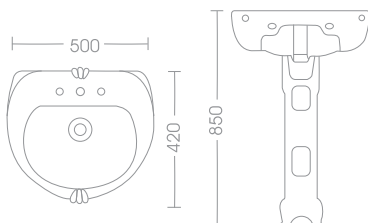

SWING PEDESTAL SINK BASIN
71-3300 50 X 42 X 85 White
71-3301 50 X 42 X 85 Ivory

EROS®
standard