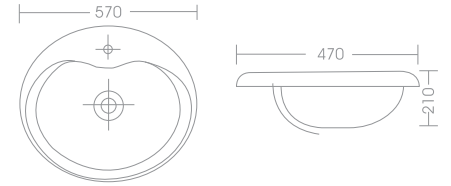

MINI CRIPS DROP-IN SINK
71-5950 36 X 34 X 19 White
71-5951 36 X 34 X 19 Ivory