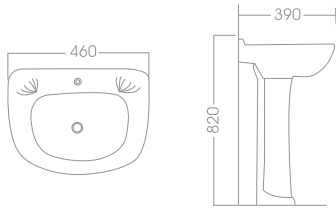

SWAN PEDESTAL SINK BASIN
71-3362 58 X 43 X 88 Wooden

SWAN PEDESTAL SINK BASIN
71-3366 58 X 43 X 88 Wooden

SWAN PEDESTAL SINK BASIN
71-3363 58 X 43 X 88 Wooden

A BLEND OF ELEGANCE & EXCELLENCE

CLASSY PEDESTAL SINK BASIN
 71-3100 46 X 39 X 82 White
 71-3101 46 X 39 X 82 Ivory