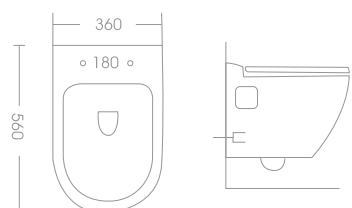

Kale

DOVE WALL HUNG TOILET
71-0866 56 X 36 White

Kale