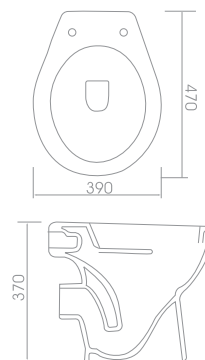

CITY W.C. TOILET
71-1231 47 X 39 X 37 White