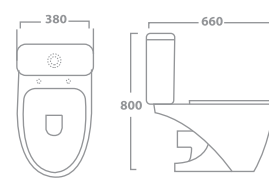

MATRIX W.C. TOILET
71-6180 66 X 38 X 80 White
71-6181 66 X 38 X 80 Ivory