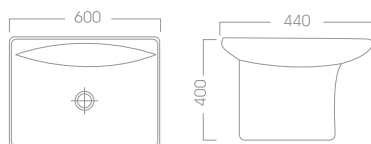

MONDO WALL-MOUNT SINK
71-3840 57 X 52 X 45 White
71-3841 57 X 52 X 45 Ivory