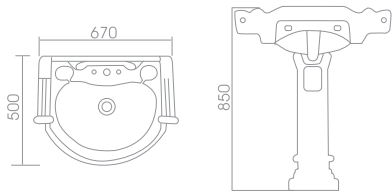

EROS®
standard

PRIME PEDESTAL SINK BASIN		
71-3320	67 X 50 X 85	White
71-3321	67 X 50 X 85	Ivory
71-3325	66 X 47 X 85	White
71-3326	66 X 47 X 85	Ivory

COTO

CLASSIC PEDESTAL SINK BASIN		
71-3390	51 X 42 X 85	White
71-3391	51 X 42 X 85	Ivory