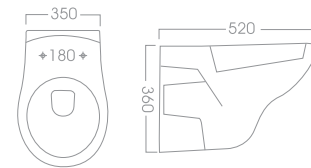

TROY PEDESTAL SINK BASIN
71-0800 56 X 46 X 84 White

TROY W.C. TOILET
71-0801 67 X 35 X 76 White

TROY WALL-MOUNT SINK
71-0805 56 X 46 White

OPTIMUM WALL HUNG TOILET
71-0806 52 X 35 X 36 White

BABEL WALL-MOUNT SINK
71-0824 55 X 46 White
71-0825 60 X 50 White