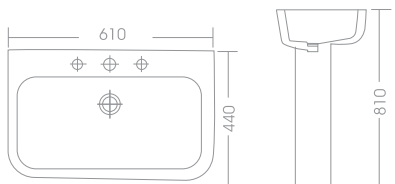

DIAMOND PEDESTAL SINK BASIN

71-0140	61 X 44 X 81	White
71-0150	61 X 44 X 81	Ivory