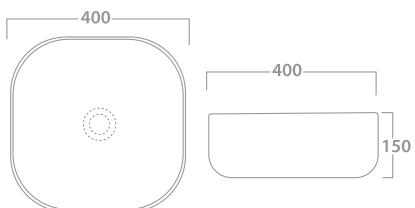

ABOVE COUNTER SINK
71-5365 49 X 40 X 15 White