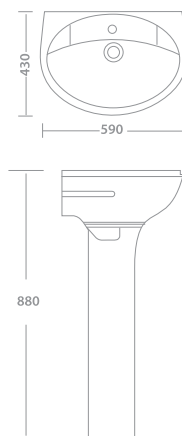

LUXURIOUS
FEELING

Repose
BASMA PEDESTAL SINK BASIN
 71-1200 59 X 43 X 88 White

BASMA W.C. TOILET
 71-1201 47 X 39 X 37 White

Repose
NOURA PEDESTAL SINK BASIN
 71-1210 59 X 43 X 88 White

NOURA W.C. TOILET
 71-1211 47 X 39 X 37 White