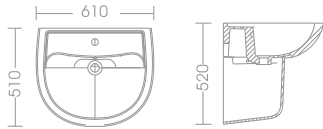

PLAZA PEDESTAL SINK BASIN
71-0720 59 X 50 X 82 White
71-0730 59 X 50 X 82 Ivory