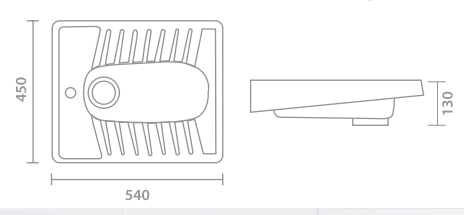

VIVA W.C. SQUATTING PAN
71-7400 54 X 45 X 13 White UP INLET
71-7401 54 X 45 X 13 Ivory UP INLET
71-7410 54 X 45 X 13 White SIDE INLET
71-7411 54 X 45 X 13 Ivory SIDE INLET