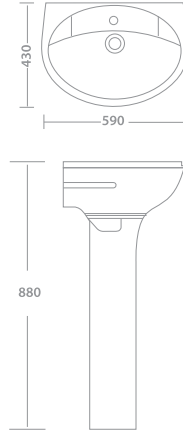

Repose
BASMA PEDESTAL SINK BASIN
71-1200 59 X 43 X 88 White