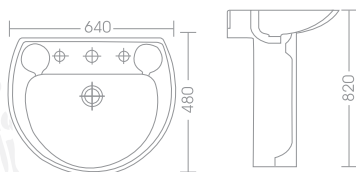

VICTORIA PEDESTAL SINK BASIN

71-0120	64 X 48 X 82	White
71-0130	64 X 48 X 82	Ivory