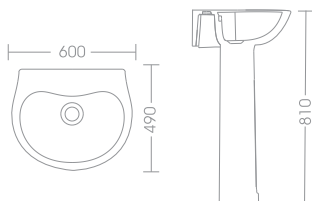

INCI WALL-MOUNT SINK
71-0765 50 X 42 X 46 White
71-0775 50 X 42 X 46 Ivory