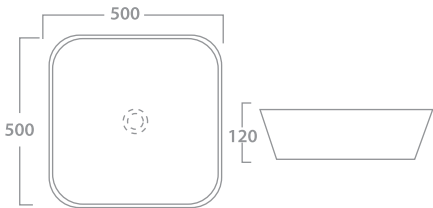

ABOVE COUNTER SINK
71-5330 66 X 38 X 14 White

ABOVE COUNTER SINK
71-5470 58 X 39 X 14 White

ABOVE COUNTER SINK
71-5480 65 X 47 X 12 White

ABOVE COUNTER SINK
71-5450 50 X 50 X 12 White

ABOVE COUNTER SINK
71-5460 57 X 39 X 10 White