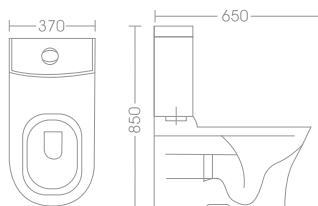

DOKATA W.C. TOILET
71-6325 65 X 37 X 85 White

*A touch of
classics in
your bathroom*