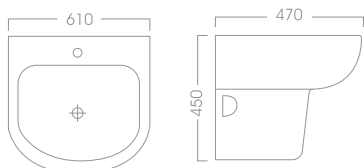

MONDIAL WALL-MOUNT SINK
71-3245 37 X 38 X 42 White
71-3246 37 X 38 X 42 Ivory