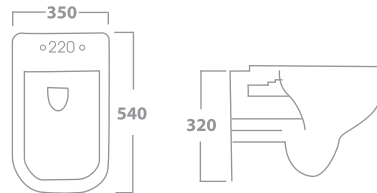

*A touch of
classics in
your bathroom*

DOME W.C TOILET
71-6330 71 X 38 X 85 White

ONE PIECE W.C TOILET
71-7100 66 X 36 X 71 White

IMPRESSIVE
DESIGN

KING WALL HUNG TOILET
71-6206 55 X 36 X 32 White

KING WALL HUNG TOILET
71-6216 54 X 35 X 32 White