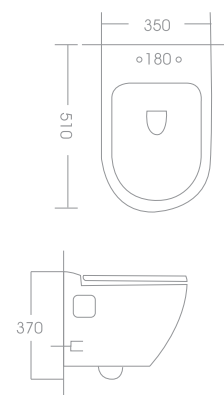

VICTORIA WALL HUNG TOILET
71-6540 51 X 36 X 37 White
71-6541 51 X 36 X 37 Ivory