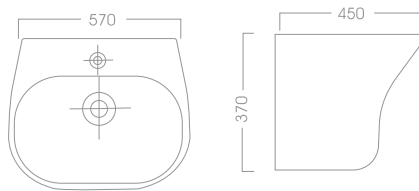

OVERNICE WALL-MOUNT SINK
71-3280 57 X 48 X 40 White
71-3281 57 X 48 X 40 Ivory