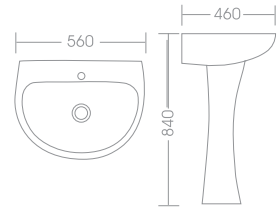

EROS®
standard

EROS®
standard

EROS®
standard