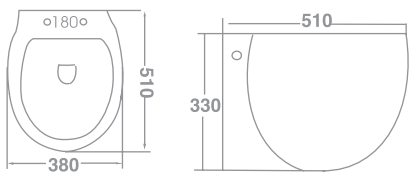

ALAVA WALL HUNG TOILET
71-6435 52 X 36 X 34 White