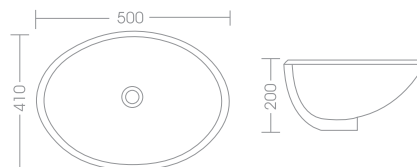

SUPER CORAL UNDER-MOUNT SINK
71-5810 55 X 41 X 20 White
71-5811 55 X 41 X 20 Ivory