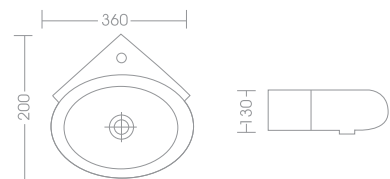

YOUR STYLE YOUR BATHROOM