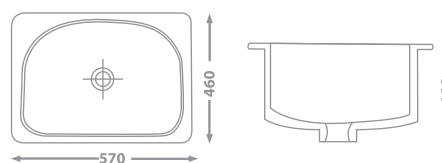

CARVIT ACRYLIC KITCHEN SINK
 70-2602 61 X 51 X 21 White
 70-2612 61 X 51 X 21 Ivory

AQUA ACRYLIC KITCHEN SINK
 70-2700 59 X 52 X 19 White
 70-2710 59 X 52 X 19 Ivory

AQUA ACRYLIC KITCHEN SINK
 70-2701 57 X 46 X 19 White
 70-2711 57 X 46 X 19 Ivory