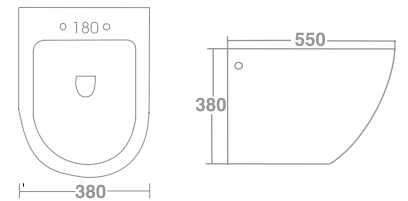

LAVEER WALL HUNG TOILET
71-6420 51 X 38 X 33 White
71-6421 51 X 38 X 33 Ivory