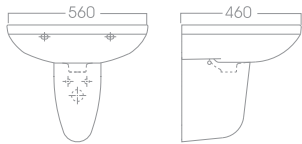

TROY PEDESTAL SINK BASIN
71-0800 56 X 46 X 84 White

TROY W.C. TOILET
71-0801 67 X 35 X 76 White

TROY WALL-MOUNT SINK
71-0805 56 X 46 White

OPTIMUM WALL HUNG TOILET
71-0806 52 X 35 X 36 White

BABEL WALL-MOUNT SINK
71-0824 55 X 46 White
71-0825 60 X 50 White