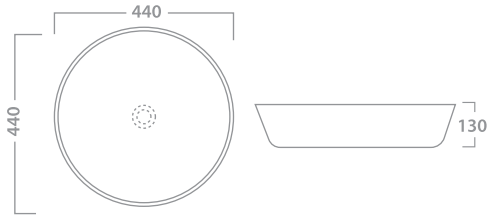

ABOVE COUNTER SINK
71-5490 50 X 41 X 12 White

ABOVE COUNTER SINK
71-5360 40 X 40 X 15 White

ABOVE COUNTER SINK
71-5365 49 X 40 X 15 White

ABOVE COUNTER SINK
71-5390 46 X 32 X 14 White

ABOVE COUNTER SINK
71-5350 44 X 44 X 13 White