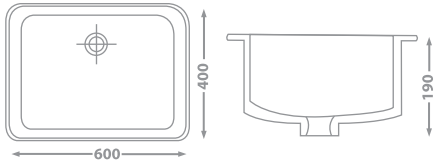

BRIGHT IDEAS
DETAILED SOLUTIONS

KITCHIN SINKS

ELEMENT CERAMIC KITCHEN SINK
 71-9100 60 X 40 X 20 White
 71-9110 50 X 40 X 20 White
 71-9101 60 X 40 X 20 Ivory
 71-9111 50 X 40 X 20 Ivory

APPLE CERAMIC KITCHEN SINK
 71-9200 55 X 47 X 20 White
 71-9201 55 X 47 X 20 Ivory