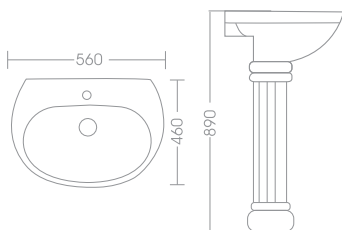

EROS[®]
standard

WIPRO PEDESTAL SINK BASIN
 71-3110 51 X 42 X 85 White
 71-3111 51 X 42 X 85 Ivory

CORAL PEDESTAL SINK BASIN
 71-3120 56 X 46 X 84 White
 71-3121 56 X 46 X 84 Ivory

CONRONA PEDESTAL SINK BASIN
 71-3130 56 X 46 X 89 White
 71-3131 56 X 46 X 89 Ivory