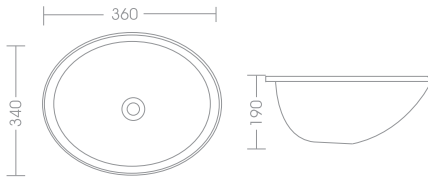

MINI CRIPS DROP-IN SINK
71-5960 46 X 38 X 20 White
71-5961 46 X 38 X 20 Ivory