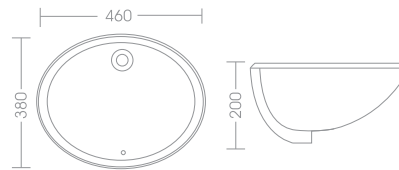

SUPER CRIPS DROP-IN SINK
71-5970 52 X 42 X 20 White W/HOLE
71-5971 52 X 42 X 20 Ivory W/HOLE