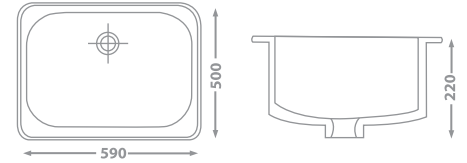

CEDAR CERAMIC KITCHEN SINK
71-9220 58 X 50 X 22 White
71-9221 58 X 50 X 22 Ivory