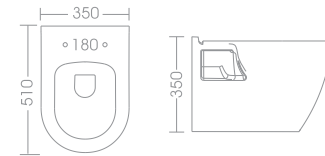

INCI PEDESTAL SINK BASIN
71-0760 60 X 49 X 81 White
71-0770 60 X 49 X 81 Ivory