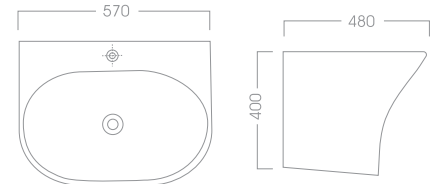

MINI OVERNICE WALL-MOUNT SINK
71-3285 36 X 35 X 30 White
71-3286 36 X 35 X 30 Ivory