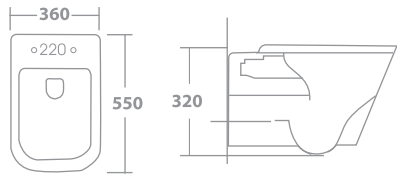

*A touch of
classics in
your bathroom*

DOME W.C TOILET
71-6330 71 X 38 X 85 White

ONE PIECE W.C TOILET
71-7100 66 X 36 X 71 White

IMPRESSIVE
DESIGN

KING WALL HUNG TOILET
71-6206 55 X 36 X 32 White

KING WALL HUNG TOILET
71-6216 54 X 35 X 32 White