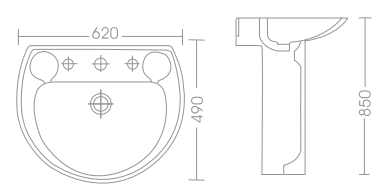

FLORIDA PEDESTAL SINK BASIN
71-0180 59 X 47 X 83 White
71-0190 59 X 47 X 83 Ivory