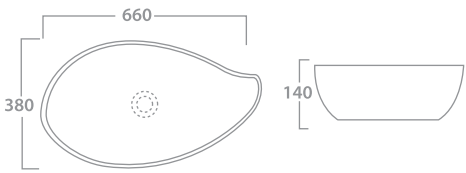

ABOVE COUNTER SINK
71-5470 58 X 39 X 14 White