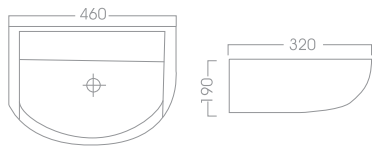

EROS[®]
Standard

SPOUSE WALL-MOUNT SINK		
71-2030	46 X 37 X 19	White
71-2035	46 X 37 X 19	White w/ HOLE
71-2031	46 X 37 X 19	Ivory
71-2036	46 X 37 X 19	Ivory w/ HOLE

NEXO WALL-MOUNT SINK		
71-2050	51 X 42 X 18	White
71-2055	51 X 42 X 18	White w/ HOLE
71-2051	51 X 42 X 18	Ivory
71-2056	51 X 42 X 18	Ivory w/ HOLE