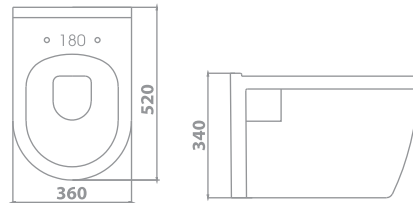

RIGA WALL HUNG TOILET
71-6450 59 X 36 X 33 White
71-6451 59 X 36 X 33 Ivory