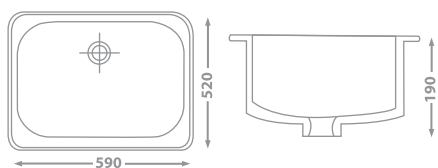

AQUA ACRYLIC KITCHEN SINK
70-2701 57 X 46 X 19 White
70-2711 57 X 46 X 19 Ivory