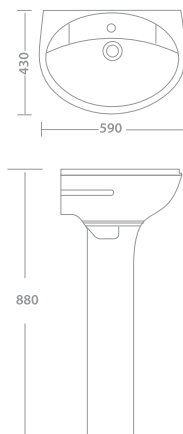

Repose
CITY PEDESTAL SINK BASIN
71-1230 59 X 43 X 88 White