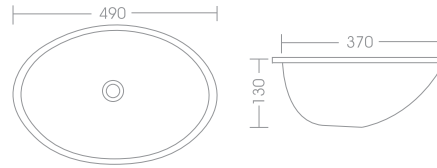

CORNER WALL-MOUNT SINK
 71-2610 36 X 20 X 13 White
 71-2611 36 X 20 X 13 Ivory

YOUR STYLE YOUR BATHROOM

CARVIT ACRYLIC DROP-IN SINK
 70-2310 41 X 34 X 19 White
 70-2311 41 X 34 X 19 Ivory

CARVIT ACRYLIC DROP-IN SINK
 70-2320 49 X 37 X 13 White
 70-2321 49 X 37 X 13 Ivory