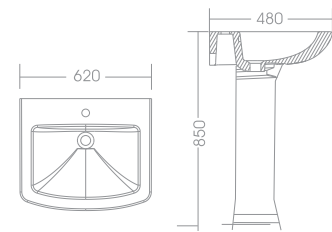

EROS®
standard

PRIME PEDESTAL SINK BASIN		
71-3320	67 X 50 X 85	White
71-3321	67 X 50 X 85	Ivory
71-3325	66 X 47 X 85	White
71-3326	66 X 47 X 85	Ivory

COTO

CLASSIC PEDESTAL SINK BASIN		
71-3390	51 X 42 X 85	White
71-3391	51 X 42 X 85	Ivory

EROS®
standard

VICTORIA PEDESTAL SINK BASIN		
71-3410	62 X 48 X 85	White
71-3411	62 X 48 X 85	Ivory

COMIX PEDESTAL SINK BASIN		
71-3210	61 X 50 X 88	White
71-3211	61 X 50 X 88	Ivory

COTO

LOTUS PEDESTAL SINK BASIN		
71-3315	57 X 44 X 85	White
71-3316	57 X 44 X 85	IVORY

REGULAR PEDESTAL SINK BASIN		
71-3270	51 X 51 X 82	White
71-3271	51 X 51 X 82	IVORY