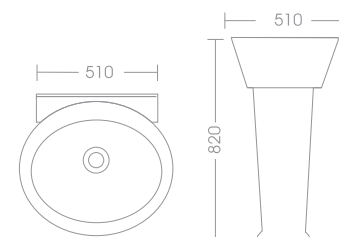

REGULAR PEDESTAL SINK BASIN		
71-3270	51 X 51 X 82	White
71-3271	51 X 51 X 82	IVORY