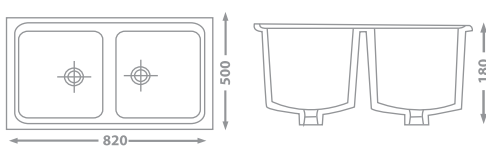

CARVIT ACRYLIC KITCHEN SINK
70-2601 55 X 45 X 18 White
70-2611 55 X 45 X 18 Ivory