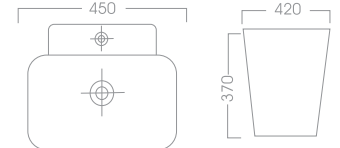

CRYSTAL WALL-MOUNT SINK
71-3255 45 X 36 X 36 White
71-3256 45 X 36 X 36 Ivory