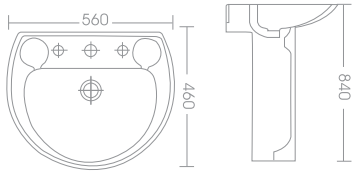

TROY PEDESTAL SINK BASIN
71-0800 56 X 46 X 84 White

TROY W.C. TOILET
71-0801 67 X 35 X 76 White

TROY WALL-MOUNT SINK
71-0805 56 X 46 White

OPTIMUM WALL HUNG TOILET
71-0806 52 X 35 X 36 White

BABEL WALL-MOUNT SINK
71-0824 55 X 46 White
71-0825 60 X 50 White