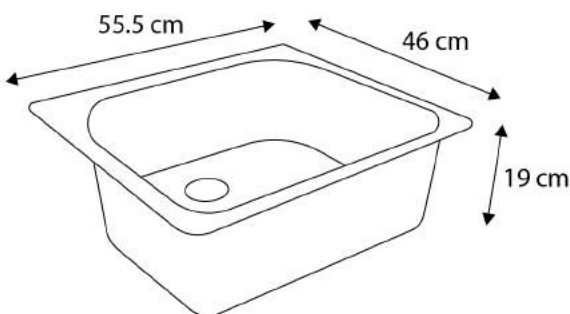

Perfect In Design and Function ...

70-2400

39.5L x 31.5W x 15H Cm

Available Colors: ○

70-2410

41.5L x 33W x 16H Cm

Available Colors: ○

70-2420

49L x 37.5W x 16H Cm

Available Colors: ○

SENSUAL MINIMALISM

OFFERING A FASCINATING VARIETY TO
CHOOSE FROM

70-2450

40L x 38W x 20H Cm

Available Colors: ○

70-2460

47L x 37.5W x 20H Cm

Available Colors: ○

LUXURY IN THE DETAILS

70-2501

55.5L x 46W x 19H Cm

Available Colors: ○ 2501 ● 2511

70-2502

60.8L x 51.3W x 20.5H Cm

Available Colors: ○ 2502 ● 2512

70-2505

57.5L x 42.5W x 23H Cm

Available Colors: ○ 2505 ● 2515

THIN FRAME

ELEGANCE IS WHAT YOU DESERVE

DELIGHT IN THE DETAILS

70-2550