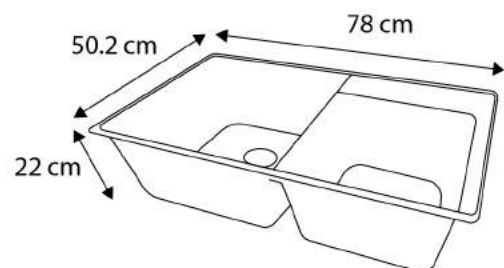

Perfect In Design and Function ...

70-2400

39.5L x 31.5W x 15H Cm

Available Colors: ○

70-2410

41.5L x 33W x 16H Cm

Available Colors: ○

70-2420

47L x 37.5W x 20H Cm

Available Colors: ○

LUXURY IN THE DETAILS

70-2501

55.5L x 46W x 19H Cm

Available Colors: ○ 2501 ● 2511

70-2502

60.8L x 51.3W x 20.5H Cm

Available Colors: ○ 2502 ● 2512

70-2505

57.5L x 42.5W x 23H Cm

Available Colors: ○ 2505 ● 2515

THIN FRAME

ELEGANCE IS WHAT YOU DESERVE

DELIGHT IN THE DETAILS

70-2550

77.8L x 50.8W x 23H Cm

Available Colors: ○ 2550 ● 2560

70-2555

78L x 50.2W x 22H Cm

Available Colors: ○ 2555 ● 2565

CREATING A HOME THAT SUITES YOU

Contact us

Factory Address:
P.O.Box 258 Al-Rameh Suburb
Hebron, Palestine 902000