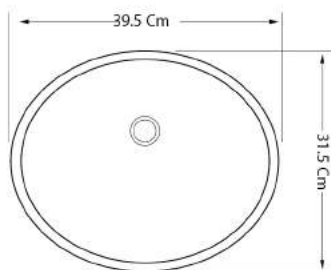

Perfect In Design and Function ...

70-2400

39.5L x 31.5W x 15H Cm

Available Colors: ○

70-2410

41.5L x 33W x 16H Cm

Available Colors: ○

70-2420

49L x 37.5W x 16H Cm

Available Colors: ○

SENSUAL MINIMALISM

OFFERING A FASCINATING VARIETY TO
CHOOSE FROM

70-2450

40L x 38W x 20H Cm

Available Colors: ○

70-2460

47L x 37.5W x 20H Cm

Available Colors: ○

LUXURY IN THE DETAILS

70-2501

55.5L x 46W x 19H Cm

Available Colors: ○ 2501 ● 2511

70-2502

60.8L x 51.3W x 20.5H Cm