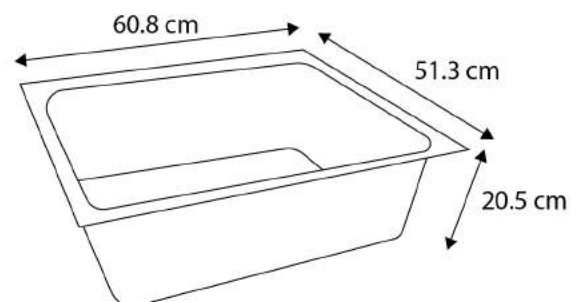

Perfect In Design and Function ...

70-2400

39.5L x 31.5W x 15H Cm

Available Colors: ○

70-2410

41.5L x 33W x 16H Cm

Available Colors: ○

70-2420

49L x 37.5W x 16H Cm

Available Colors: ○

SENSUAL MINIMALISM

OFFERING A FASCINATING VARIETY TO
CHOOSE FROM

70-2450

40L x 38W x 20H Cm

Available Colors: ○

70-2460

47L x 37.5W x 20H Cm

Available Colors: ○

LUXURY IN THE DETAILS

70-2501

55.5L x 46W x 19H Cm

Available Colors: ○ 2501 ● 2511

70-2502

60.8L x 51.3W x 20.5H Cm

Available Colors: ○ 2502 ● 2512

70-2505

57.5L x 42.5W x 23H Cm

Available Colors: ○ 2505 ● 2515

THIN FRAME

ELEGANCE IS WHAT YOU DESERVE

DELIGHT IN THE DETAILS

70-2550