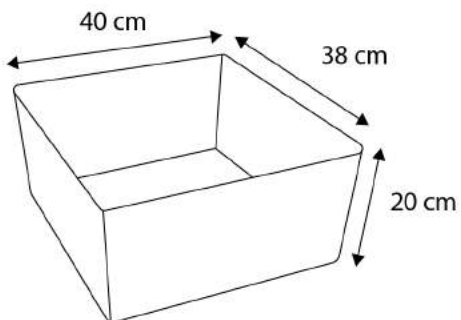

Perfect In Design and Function ...

70-2400

39.5L x 31.5W x 15H Cm

Available Colors: ○

70-2410

41.5L x 33W x 16H Cm

Available Colors: ○

70-2420

49L x 37.5W x 16H Cm

Available Colors: ○

SENSUAL MINIMALISM

OFFERING A FASCINATING VARIETY TO
CHOOSE FROM

70-2450

40L x 38W x 20H Cm

Available Colors: ○

70-2460

47L x 37.5W x 20H Cm

Available Colors: ○

LUXURY IN THE DETAILS

70-2501

55.5L x 46W x 19H Cm

Available Colors: ○ 2501 ● 2511

70-2502

60.8L x 51.3W x 20.5H Cm