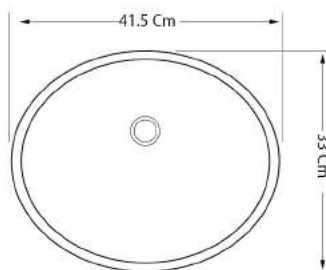

Perfect In Design and Function ...

70-2400

39.5L x 31.5W x 15H Cm

Available Colors: ○

70-2410

41.5L x 33W x 16H Cm

Available Colors: ○

70-2420

49L x 37.5W x 16H Cm

Available Colors: ○

SENSUAL MINIMALISM

OFFERING A FASCINATING VARIETY TO
CHOOSE FROM

70-2450

40L x 38W x 20H Cm

Available Colors: ○

70-2460

47L x 37.5W x 20H Cm

Available Colors: ○

LUXURY IN THE DETAILS

70-2501

55.5L x 46W x 19H Cm

Available Colors: ○ 2501 ● 2511

70-2502

60.8L x 51.3W x 20.5H Cm