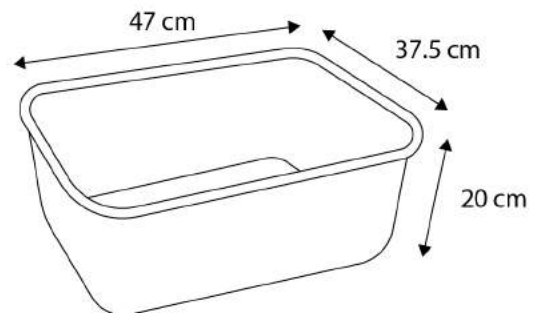

Perfect In Design and Function ...

70-2400

39.5L x 31.5W x 15H Cm

Available Colors: ○

70-2410

41.5L x 33W x 16H Cm

Available Colors: ○

70-2420

49L x 37.5W x 16H Cm

Available Colors: ○

SENSUAL MINIMALISM

OFFERING A FASCINATING VARIETY TO
CHOOSE FROM

70-2450

40L x 38W x 20H Cm

Available Colors: ○

70-2460

47L x 37.5W x 20H Cm

Available Colors: ○

LUXURY IN THE DETAILS

70-2501

55.5L x 46W x 19H Cm

Available Colors: ○ 2501 ● 2511

70-2502

60.8L x 51.3W x 20.5H Cm