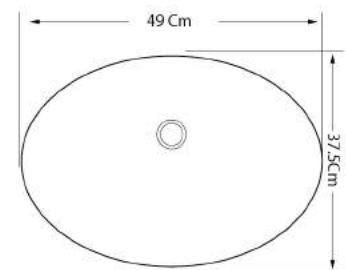

Perfect In Design and Function ...

70-2400

39.5L x 31.5W x 15H Cm

Available Colors: ○

70-2410

41.5L x 33W x 16H Cm

Available Colors: ○

70-2420

49L x 37.5W x 16H Cm

Available Colors: ○

SENSUAL MINIMALISM

OFFERING A FASCINATING VARIETY TO
CHOOSE FROM

70-2450

40L x 38W x 20H Cm

Available Colors: ○

70-2460

47L x 37.5W x 20H Cm

Available Colors: ○

LUXURY IN THE DETAILS

70-2501

55.5L x 46W x 19H Cm

Available Colors: ○ 2501 ● 2511

70-2502

60.8L x 51.3W x 20.5H Cm

77.8L x 50.8W x 23H Cm

Available Colors: ○ 2550 ● 2560

70-2555

78L x 50.2W x 22H Cm

Available Colors: ○ 2555 ● 2565

CREATING A HOME THAT SUITES YOU

Contact us

Factory Address:
P.O.Box 258 Al-Rameh Suburb
Hebron, Palestine 902000