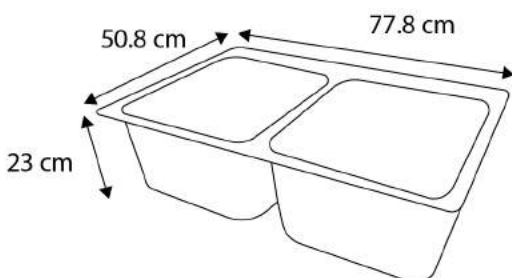

Perfect In Design and Function ...

70-2400

39.5L x 31.5W x 15H Cm

Available Colors: ○

70-2410

41.5L x 33W x 16H Cm

Available Colors: ○

70-2420

47L x 37.5W x 20H Cm

Available Colors: ○

LUXURY IN THE DETAILS

70-2501

55.5L x 46W x 19H Cm

Available Colors: ○ 2501 ● 2511

70-2502

60.8L x 51.3W x 20.5H Cm

77.8L x 50.8W x 23H Cm

Available Colors: ○ 2550 ● 2560

70-2555

78L x 50.2W x 22H Cm

Available Colors: ○ 2555 ● 2565

CREATING A HOME THAT SUITES YOU

Contact us

Factory Address:
P.O.Box 258 Al-Rameh Suburb
Hebron, Palestine 902000