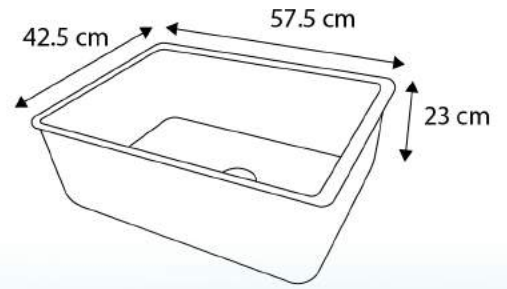

Perfect In Design and Function ...

70-2400

39.5L x 31.5W x 15H Cm

Available Colors: ○

70-2410

41.5L x 33W x 16H Cm

Available Colors: ○

70-2420

49L x 37.5W x 16H Cm

Available Colors: ○

SENSUAL MINIMALISM

OFFERING A FASCINATING VARIETY TO
CHOOSE FROM

70-2450

40L x 38W x 20H Cm

Available Colors: ○

70-2460

47L x 37.5W x 20H Cm

Available Colors: ○

LUXURY IN THE DETAILS

70-2501

55.5L x 46W x 19H Cm

Available Colors: ○ 2501 ● 2511

70-2502

60.8L x 51.3W x 20.5H Cm

Available Colors: ○ 2502 ● 2512

70-2505

57.5L x 42.5W x 23H Cm

Available Colors: ○ 2505 ● 2515

THIN FRAME

ELEGANCE IS WHAT YOU DESERVE

DELIGHT IN THE DETAILS

70-2550